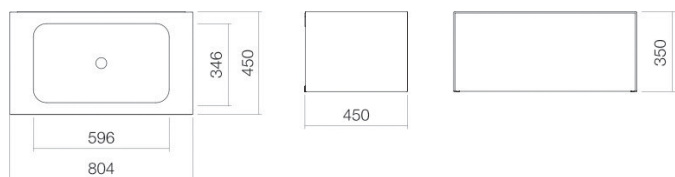

Technical factsheet

Washplace
WP.Folio2
FO series (Folio)

Item Number: 5155513000

Characteristics

Model description	WP.Folio2
Item Number	5155513000
Material basin	glazed steel
	white
Coating	ProShield
Furniture material	MDF
	silk-matt finish
	shadow earth
Dimensions	w/h/d 804 mm/351 mm/451 mm
Form	rectangular
Hole	without tap hole
Overflow	without overflow
Basin mould	rectangular
	centred
	Bowl depth 346 mm
Net weight	40,5 kg
Mounting type	wall-hanging
Note	washable cabinet, handle-free with push-to-open, full extension

Fittings information

Impact area 135 mm - 170 mm
 from rear edge of basin

Optimal impact on the basin mould with fittings that have a vertical outlet (90 ° angle of impact) and a built-in aerator.

Flow rate chart

Product/tender specifications

Washplace

WP.Folio2

FO series (Folio)

Item Number:

5155513000

Text

Washplace, wall-hanging, rectangular, w/h/d 804/351/451 mm, sink rectangular, centred, w/h/d 596/107/346 mm, glazed steel, white, ProShield, without tap hole, without overflow, furniture surface, MDF, silk-matt finish, shadow earth, washable cabinet, handle-free with push-to-open, full extension, included fixing set, drain valve, valve cap, white glazed, Ø 74 mm, space-saving bottle trap
