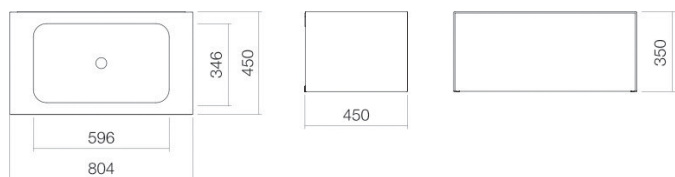

Technical factsheet

Washplace
WP.Folio2
FO series (Folio)
 Item Number:

5155511000

Characteristics

Model description	WP.Folio2
Item Number	5155511000
Material basin	glazed steel white
Coating	ProShield
Furniture material	MDF silk-matt finish moonstone
Dimensions	w/h/d 804 mm/351 mm/451 mm
Form	rectangular
Hole	without tap hole
Overflow	without overflow
Basin mould	rectangular centred
Net weight	Bowl depth 346 mm 40,5 kg
Mounting type	wall-hanging
Note	washable cabinet, handle-free with push-to-open, full extension

Fittings information

Impact area 135 mm - 170 mm
 from rear edge of basin

Optimal impact on the basin mould with fittings that have a vertical outlet (90 ° angle of impact) and a built-in aerator.

Flow rate chart

Product/tender specifications

Washplace

WP.Folio2

FO series (Folio)

Item Number:

5155511000

Text

Washplace, wall-hanging, rectangular, w/h/d 804/351/451 mm, sink rectangular, centred, w/h/d 596/107/346 mm, glazed steel, white, ProShield, without tap hole, without overflow, furniture surface, MDF, silk-matt finish, moonstone, washable cabinet, handle-free with push-to-open, full extension, included fixing set, drain valve, valve cap, white glazed, Ø 74 mm, space-saving bottle trap
