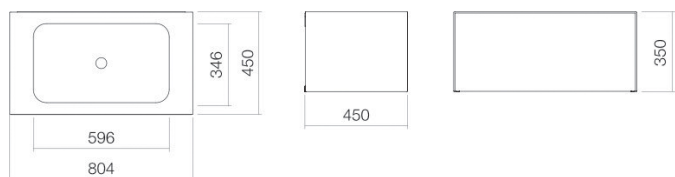

Technical factsheet

Washplace
WP.Folio2
FO series (Folio)
 Item Number:

5155510000

Characteristics

Model description	WP.Folio2
Item Number	5155510000
Material basin	glazed steel
	white
Coating	ProShield
Furniture material	MDF
	silk-matt finish
	grey fossil
Dimensions	w/h/d 804 mm/351 mm/451 mm
Form	rectangular
Hole	without tap hole
Overflow	without overflow
Basin mould	rectangular
	centred
	Bowl depth 346 mm
Net weight	40,5 kg
Mounting type	wall-hanging
Note	washable cabinet, handle-free with push-to-open, full extension

Fittings information

Impact area 135 mm - 170 mm
 from rear edge of basin

Optimal impact on the basin mould with fittings that have a vertical outlet (90 ° angle of impact) and a built-in aerator.

Flow rate chart

Product/tender specifications

Washplace

WP.Folio2

FO series (Folio)

Item Number:

5155510000

Text

Washplace, wall-hanging, rectangular, w/h/d 804/351/451 mm, sink rectangular, centred, w/h/d 596/107/346 mm, glazed steel, white, ProShield, without tap hole, without overflow, furniture surface, MDF, silk-matt finish, grey fossil, washable cabinet, handle-free with push-to-open, full extension, included fixing set, drain valve, valve cap, white glazed, Ø 74 mm, space-saving bottle trap
