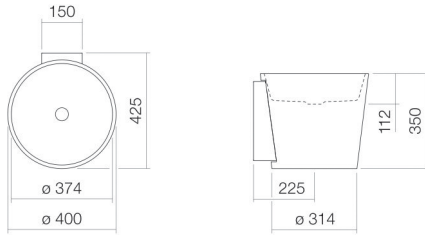

## Characteristics

---

Model description	WT.CO400
Item Number	5042500401
Material basin	glazed steel white
Coating	antibacterial
Dimensions	w/h/d 400 mm/350 mm/425 mm
Form	round
Hole	without tap hole
Overflow	without overflow
Basin mould	round centred Bowl depth 374 mm
Net weight	10 kg
Mounting type	wall-hanging

### Fittings information

Impact area 138 mm - 173 mm  
from rear edge of basin

Optimal impact on the basin mould with fittings that have a vertical outlet (90 ° angle of impact) and a built-in aerator.

---

### Text

Washstand, wall-hanging, round, w/h/d 400/350/425 mm, sink round, centred, w/h/d 374/112/374 mm, glazed steel, white, antibacterial, without tap hole, without overflow, included fixing set, drain valve, valve cap, white glazed, Ø 74 mm, white wall bracket