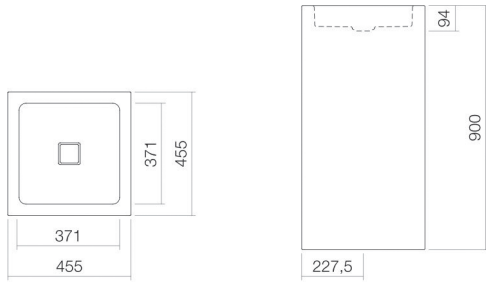

Technical factsheet

Washstand

WT.RX450QS

Q series

Item Number: 4805000401

Characteristics

Model description	WT.RX450QS
Item Number	4805000401
Material basin	glazed steel white
Coating	antibacterial
Dimensions	w/h/d 455 mm/900 mm/455 mm
Form	square
Hole	without tap hole
Overflow	without overflow
Basin mould	square centred Bowl depth 371 mm
Net weight	31,7 kg
Mounting type	floor-standing

Fittings information Impact area 117 mm - 172 mm
from rear edge of basin

Optimal impact on the basin mould with fittings that have a vertical outlet (90 ° angle of impact) and a built-in aerator.

Flow rate chart

Product/tender specifications

Washstand
WT.RX450QS
Q series

Item Number: 4805000401

Text

Washstand, floor-standing, square, w/h/d 455/900/455 mm, sink square, centred, w/h/d 371/94/371 mm, glazed steel, white, antibacterial, without tap hole, without overflow, included fixing set, drain valve, valve cap, white glazed, w/d 68/mm, bottle trap, floor bracket
