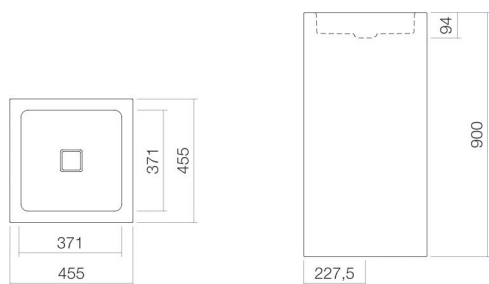

Technical factsheet

Washstand
WT.RX450QS
Q series

Item Number: 4805000000

Characteristics

Model description	WT.RX450QS
Item Number	4805000000
Material basin	glazed steel white
Coating	ProShield
Dimensions	w/h/d 455 mm/900 mm/455 mm
Form	square
Hole	without tap hole
Overflow	without overflow
Basin mould	square centred Bowl depth 371 mm
Net weight	31,7 kg
Mounting type	floor-standing

Fittings information Impact area 117 mm - 172 mm
from rear edge of basin

Optimal impact on the basin mould with fittings that have a vertical outlet (90 ° angle of impact) and a built-in aerator.

Flow rate chart

Product/tender specifications

Washstand
WT.RX450QS
Q series
Item Number:

4805000000

Text

Washstand, floor-standing, square, w/h/d 455/900/455 mm, sink square, centred, w/h/d 371/94/371 mm, glazed steel, white, ProShield, without tap hole, without overflow, included fixing set, drain valve, valve cap, white glazed, w/d 68/mm, bottle trap, floor bracket
