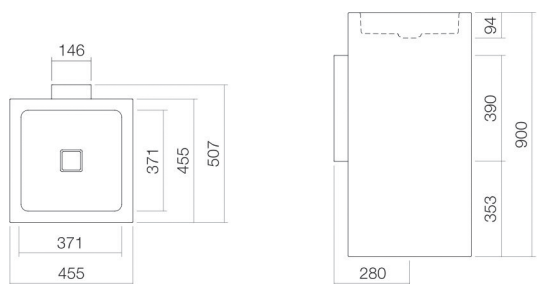

Technical factsheet

Washstand

WT.RX450QS

Q series

Item Number: 4804000400

Characteristics

Model description	WT.RX450QS
Item Number	4804000400
Material basin	glazed steel white
Coating	easy-care
Dimensions	w/h/d 455 mm/900 mm/507 mm
Form	square
Hole	without tap hole
Overflow	without overflow
Basin mould	square centred Bowl depth 371 mm
Net weight	31,1 kg
Mounting type	floor-standing

Fittings information

Impact area 169 mm - 224 mm
from rear edge of basin

Optimal impact on the basin mould with fittings that have a vertical outlet (90 ° angle of impact) and a built-in aerator.

Flow rate chart

Product/tender specifications

Washstand
WT.RX450QS
Q series
Item Number:

4804000400

Text

Washstand, floor-standing, square, w/h/d 455/900/507 mm, sink square, centred, w/h/d 371/94/371 mm, glazed steel, white, easy-care, without tap hole, without overflow, included fixing set, drain valve, valve cap, white glazed, w/d 68/mm, bottle trap, white wall bracket
