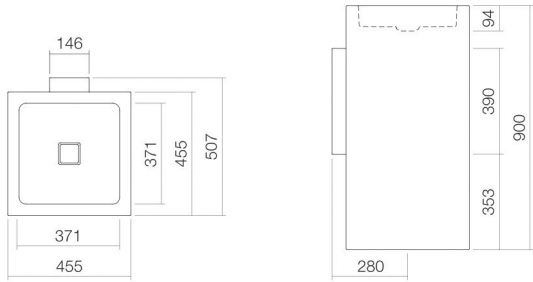

Technical factsheet

Washstand
WT.RX450QS
Q series

Item Number: 4804000000

Characteristics

Model description	WT.RX450QS
Item Number	4804000000
Material basin	glazed steel white
Coating	ProShield
Dimensions	w/h/d 455 mm/900 mm/507 mm
Form	square
Hole	without tap hole
Overflow	without overflow
Basin mould	square centred Bowl depth 371 mm
Net weight	31,1 kg
Mounting type	floor-standing

Fittings information Impact area 169 mm - 224 mm
from rear edge of basin

Optimal impact on the basin mould with fittings that have a vertical outlet (90 ° angle of impact) and a built-in aerator.

Flow rate chart

Product/tender specifications

Washstand
WT.RX450QS
Q series

Item Number: 4804000000

Text

Washstand, floor-standing, square, w/h/d 455/900/507 mm, sink square, centred, w/h/d 371/94/371 mm, glazed steel, white, ProShield, without tap hole, without overflow, included fixing set, drain valve, valve cap, white glazed, w/d 68/mm, bottle trap, white wall bracket
