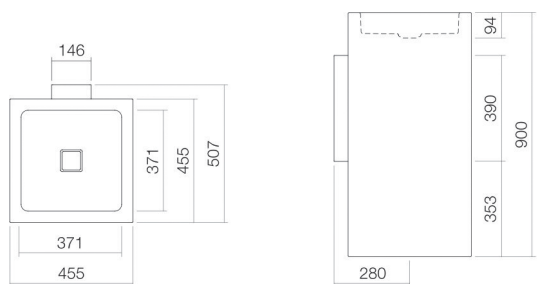

Technical factsheet

Washstand

WT.RX450QS

Q series

Item Number: 4804000000

Characteristics

Model description	WT.RX450QS
Item Number	4804000000
Material basin	glazed steel white
Coating	ProShield
Dimensions	w/h/d 455 mm/900 mm/507 mm
Form	square
Hole	without tap hole
Overflow	without overflow
Basin mould	square centred Bowl depth 371 mm
Net weight	31,1 kg
Mounting type	floor-standing

Fittings information Impact area 169 mm - 224 mm
from rear edge of basin

Optimal impact on the basin mould with fittings that have a vertical outlet (90 ° angle of impact) and a built-in aerator.

Flow rate chart

Product/tender specifications

Washstand
WT.RX450QS
Q series
Item Number:

4804000000

Text

Washstand, floor-standing, square, w/h/d 455/900/507 mm, sink square, centred, w/h/d 371/94/371 mm, glazed steel, white, ProShield, without tap hole, without overflow, included fixing set, drain valve, valve cap, white glazed, w/d 68/mm, bottle trap, white wall bracket
