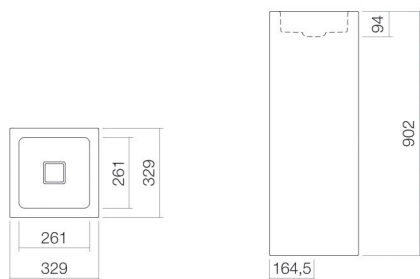

## Characteristics

---

Model description	WT.RX325QS
Item Number	4802000401
Material basin	glazed steel white
Coating	antibacterial
Dimensions	w/h/d 329 mm/902 mm/329 mm
Form	square
Hole	without tap hole
Overflow	without overflow
Basin mould	square centred Bowl depth 261 mm
Net weight	21,7 kg
Mounting type	floor-standing

### Fittings information

Impact area 90 mm - 110 mm  
from rear edge of basin

Optimal impact on the basin mould with fittings that have a vertical outlet (90 ° angle of impact) and a built-in aerator.

## Flow rate chart

### Text

Washstand, floor-standing, square, w/h/d 329/902/329 mm, sink square, centred, w/h/d 261/94/261 mm, glazed steel, white, antibacterial, without tap hole, without overflow, included fixing set, drain valve, valve cap, white glazed, w/d 68/mm, bottle trap, floor bracket