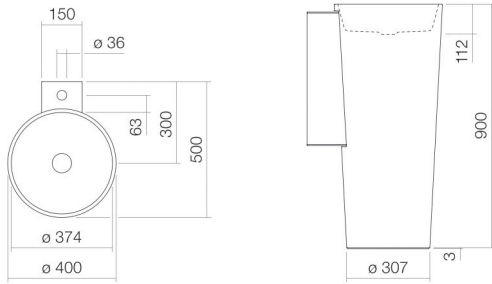

## Characteristics

---

Model description	WT.RX400H.CO
Item Number	4507800400
Material basin	glazed steel white
Coating	easy-care
Dimensions	w/h/d 400 mm/900 mm/500 mm
Form	round
Hole	with one tap hole
Overflow	without overflow
Basin mould	round centred Bowl depth 374 mm
Net weight	24,5 kg
Mounting type	floor-standing

### Fittings information

Impact area 163 mm - 198 mm  
from middle of tap hole

Optimal impact on the basin mould with fittings that have a vertical outlet (90 ° angle of impact) and a built-in aerator.

## Flow rate chart

### Text

Washstand, floor-standing, round, w/h/d 400/900/500 mm, sink round, centred, w/h/d 374/112/374 mm, glazed steel, white, easy-care, with one tap hole, centred behind mould, without overflow, included fixing set, drain valve, valve cap, white glazed, Ø 74 mm, bottle trap, white wall bracket