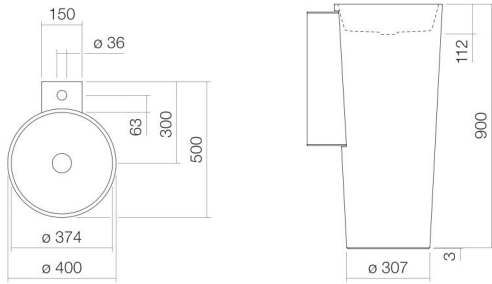

## Characteristics

---

Model description	WT.RX400H.CO
Item Number	4507800000
Material basin	glazed steel white
Coating	ProShield
Dimensions	w/h/d 400 mm/900 mm/500 mm
Form	round
Hole	with one tap hole
Overflow	without overflow
Basin mould	round centred
Net weight	Bowl depth 374 mm 24,5 kg
Mounting type	floor-standing

### Fittings information

Impact area 163 mm - 198 mm  
from middle of tap hole

Optimal impact on the basin mould with fittings that have a vertical outlet (90 ° angle of impact) and a built-in aerator.

## Flow rate chart

## Text

Washstand, floor-standing, round, w/h/d 400/900/500 mm, sink round, centred, w/h/d 374/112/374 mm, glazed steel, white, ProShield, with one tap hole, centred behind mould, without overflow, included fixing set, drain valve, valve cap, white glazed, Ø 74 mm, bottle trap, white wall bracket