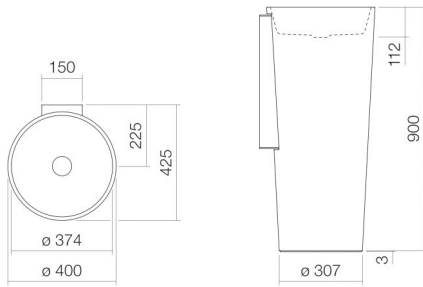

Technical factsheet

Washstand

WT.RX400.CO

CO series (Scopio)

Item Number:

4507500000

Characteristics

Model description	WT.RX400.CO
Item Number	4507500000
Material basin	glazed steel white
Coating	ProShield
Dimensions	w/h/d 400 mm/900 mm/425 mm
Form	round
Hole	without tap hole
Overflow	without overflow
Basin mould	round centred Bowl depth 374 mm
Net weight	23 kg
Mounting type	floor-standing

Fittings information

Impact area 138 mm - 173 mm
from rear edge of basin

Optimal impact on the basin mould with fittings that have a vertical outlet (90 ° angle of impact) and a built-in aerator.

Flow rate chart

Product/tender specifications

Washstand
WT.RX400.CO
CO series (Scopio)
Item Number:

4507500000

Text

Washstand, floor-standing, round, w/h/d 400/900/425 mm, sink round, centred, w/h/d 374/112/374 mm, glazed steel, white, ProShield, without tap hole, without overflow, included fixing set, drain valve, valve cap, white glazed, Ø 74 mm, bottle trap, white wall bracket
