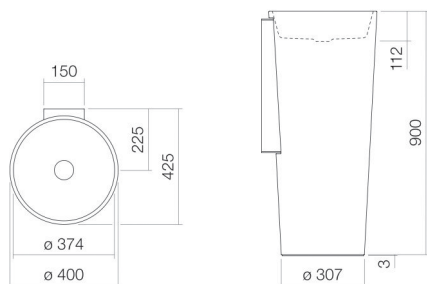

Technical factsheet

Washstand

WT.RX400.CO

CO series (Scopio)

Item Number:

4507500000

Characteristics

Model description	WT.RX400.CO
Item Number	4507500000
Material basin	glazed steel white
Coating	ProShield
Dimensions	w/h/d 400 mm/900 mm/425 mm
Form	round
Hole	without tap hole
Overflow	without overflow
Basin mould	round centred Bowl depth 374 mm
Net weight	23 kg
Mounting type	floor-standing

Fittings information Impact area 138 mm - 173 mm
from rear edge of basin

Optimal impact on the basin mould with fittings that have a vertical outlet (90 ° angle of impact) and a built-in aerator.

Flow rate chart

Product/tender specifications

Washstand
WT.RX400.CO
CO series (Scopio)
Item Number:

4507500000

Text

Washstand, floor-standing, round, w/h/d 400/900/425 mm, sink round, centred, w/h/d 374/112/374 mm, glazed steel, white, ProShield, without tap hole, without overflow, included fixing set, drain valve, valve cap, white glazed, Ø 74 mm, bottle trap, white wall bracket
