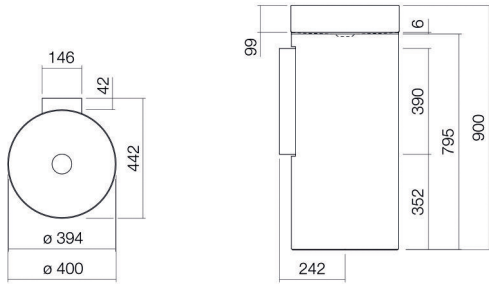

Technical factsheet

Washstand
WT.RX400.KE
KE series (Unisono)
Item Number: 4506500400

Characteristics

Model description	WT.RX400.KE
Item Number	4506500400
Material basin	glazed steel white
Coating	easy-care
Dimensions	w/h/d 400 mm/900 mm/442 mm
Form	round
Hole	without tap hole
Overflow	without overflow
Basin mould	round centred Bowl depth 394 mm
Net weight	20,5 kg
Mounting type	floor-standing

Fittings information Impact area 147 mm - 192 mm
from rear edge of basin

Optimal impact on the basin mould with fittings that have a vertical outlet (90 ° angle of impact) and a built-in aerator.

Flow rate chart

Product/tender specifications

Washstand
WT.RX400.KE
KE series (Unisono)
Item Number:

4506500400

Text

Washstand, floor-standing, round, w/h/d 400/900/442 mm, sink round, centred, w/h/d 394/99/394 mm, glazed steel, white, easy-care, without tap hole, without overflow, included fixing set, drain valve, valve cap, chrome-plated, Ø 74 mm, bottle trap, chrome-plated spacer ring, white wall bracket
