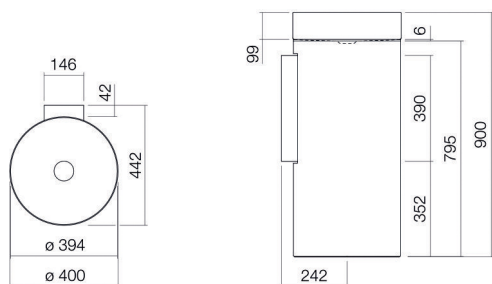

## Characteristics

---

Model description	WT.RX400.KE
Item Number	4506500180
Material basin	glazed steel bicolor
Color	matte black/glossy white
Dimensions	w/h/d 400 mm/900 mm/442 mm
Form	round
Hole	without tap hole
Overflow	without overflow
Basin mould	round centred Bowl depth 394 mm
Net weight	20,5 kg
Mounting type	floor-standing

**Fittings information** Impact area 147 mm - 192 mm  
from rear edge of basin

Optimal impact on the basin mould with fittings that have a vertical outlet (90 ° angle of impact) and a built-in aerator.

### Text

Washstand, floor-standing, round, w/h/d 400/900/442 mm, sink round, centred, w/h/d 394/99/394 mm, glazed steel, bicolor, matte black/glossy white, without tap hole, without overflow, included fixing set, drain valve, valve cap, white glazed, Ø 74 mm, bottle trap, chrome-plated spacer ring, black wall bracket