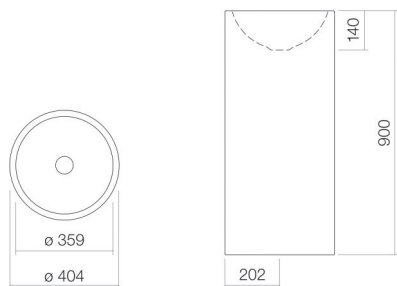

## Characteristics

---

Model description	WT.RX400K
Item Number	4504000400
Material basin	glazed steel white
Coating	easy-care
Dimensions	w/h/d 404 mm/900 mm/404 mm
Form	round
Hole	without tap hole
Overflow	without overflow
Basin mould	round centred Bowl depth 359 mm
Net weight	17,3 kg
Mounting type	floor-standing

### Fittings information

Impact area 112 mm - 152 mm  
from rear edge of basin

Optimal impact on the basin mould with fittings that have a vertical outlet (90 ° angle of impact) and a built-in aerator.

### Text

Washstand, floor-standing, round, w/h/d 404/900/404 mm, sink round, centred, w/h/d 359/140/359 mm, glazed steel, white, easy-care, without tap hole, without overflow, included fixing set, drain valve, valve cap, chrome-plated, Ø 63 mm, bottle trap, floor bracket