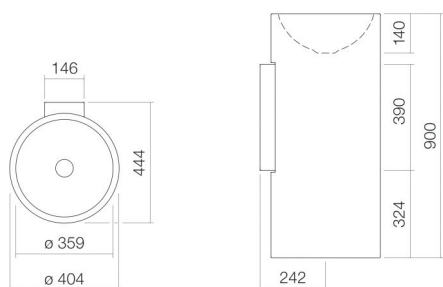

## Characteristics

---

Model description	WT.RX400K
Item Number	4503000401
Material basin	glazed steel white
Coating	antibacterial
Dimensions	w/h/d 404 mm/900 mm/444 mm
Form	round
Hole	without tap hole
Overflow	without overflow
Basin mould	round centred Bowl depth 359 mm
Net weight	16,5 kg
Mounting type	floor-standing

**Fittings information** Impact area 152 mm - 192 mm  
from rear edge of basin

Optimal impact on the basin mould with fittings that have a vertical outlet (90 ° angle of impact) and a built-in aerator.

### Text

Washstand, floor-standing, round, w/h/d 404/900/444 mm, sink round, centred, w/h/d 359/140/359 mm, glazed steel, white, antibacterial, without tap hole, without overflow, included fixing set, drain valve, valve cap, chrome-plated, Ø 63 mm, bottle trap, white wall bracket