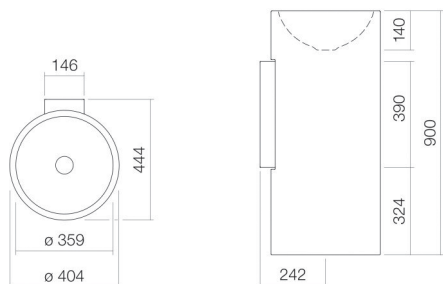

Technical factsheet

Washstand

WT.RX400K

K series

Item Number: 4503000190

Characteristics

Model description	WT.RX400K
Item Number	4503000190
Material basin	glazed steel dark iron
Color	metallic
Dimensions	w/h/d 404 mm/900 mm/444 mm
Form	round
Hole	without tap hole
Overflow	without overflow
Basin mould	round centred Bowl depth 359 mm
Net weight	16,5 kg
Mounting type	floor-standing

Fittings information Impact area 152 mm - 192 mm
from rear edge of basin

Optimal impact on the basin mould with fittings that have a vertical outlet (90 ° angle of impact) and a built-in aerator.

Flow rate chart

Product/tender specifications

Washstand
WT.RX400K
K series
Item Number:

4503000190

Text

Washstand, floor-standing, round, w/h/d 404/900/444 mm, sink round, centred, w/h/d 359/140/359 mm, glazed steel, dark iron, metallic, without tap hole, without overflow, included fixing set, drain valve, valve cap, metallic dark iron glazed, Ø 63 mm, bottle trap, black wall bracket
