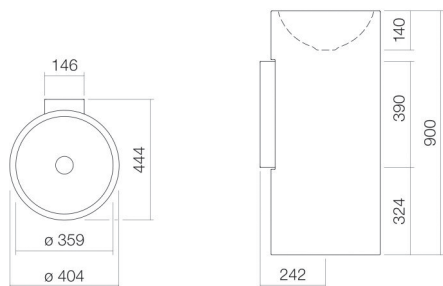

Technical factsheet

Washstand

WT.RX400K

K series

Item Number: 4503000190

Characteristics

Model description	WT.RX400K
Item Number	4503000190
Material basin	glazed steel dark iron
Color	metallic
Dimensions	w/h/d 404 mm/900 mm/444 mm
Form	round
Hole	without tap hole
Overflow	without overflow
Basin mould	round centred Bowl depth 359 mm
Net weight	16,5 kg
Mounting type	floor-standing

Fittings information Impact area 152 mm - 192 mm
from rear edge of basin

Optimal impact on the basin mould with fittings that have a vertical outlet (90 ° angle of impact) and a built-in aerator.

Flow rate chart

Product/tender specifications

Washstand
WT.RX400K
K series
Item Number:

4503000190

Text

Washstand, floor-standing, round, w/h/d 404/900/444 mm, sink round, centred, w/h/d 359/140/359 mm, glazed steel, dark iron, metallic, without tap hole, without overflow, included fixing set, drain valve, valve cap, metallic dark iron glazed, Ø 63 mm, bottle trap, black wall bracket
