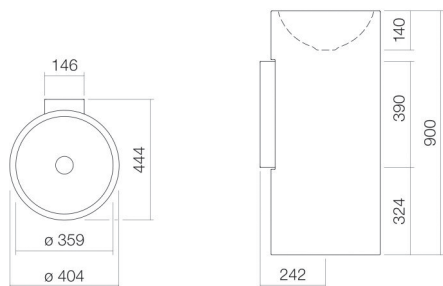

## Characteristics

---

Model description	WT.RX400K
Item Number	4503000000
Material basin	glazed steel white
Coating	ProShield
Dimensions	w/h/d 404 mm/900 mm/444 mm
Form	round
Hole	without tap hole
Overflow	without overflow
Basin mould	round centred Bowl depth 359 mm
Net weight	16,5 kg
Mounting type	floor-standing

### Fittings information

Impact area 152 mm - 192 mm  
from rear edge of basin

Optimal impact on the basin mould with fittings that have a vertical outlet (90 ° angle of impact) and a built-in aerator.

### Text

Washstand, floor-standing, round, w/h/d 404/900/444 mm, sink round, centred, w/h/d 359/140/359 mm, glazed steel, white, ProShield, without tap hole, without overflow, included fixing set, drain valve, valve cap, chrome-plated, Ø 63 mm, bottle trap, white wall bracket