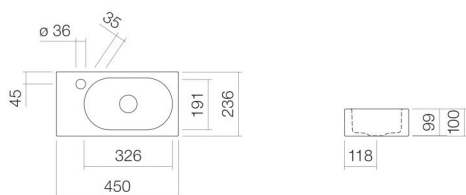

## Characteristics

---

Model description	WT.XXS450H.R
Item Number	4297000400
Material basin	glazed steel white
Coating	easy-care
Dimensions	w/h/d 450 mm/100 mm/236 mm
Form	rectangular
Hole	with one tap hole
Overflow	without overflow
Basin mould	oval right Bowl depth 191 mm
Net weight	3,8 kg
Mounting type	wall-hanging

### Fittings information

Impact area 70 mm - 145 mm  
from middle of tap hole

Optimal impact on the basin mould with fittings that have a vertical outlet (90 ° angle of impact) and a built-in aerator.

## Product/tender specifications

Washstand

WT.XXS450H.R

XXS series (Fusion.S)

Item Number:

4297000400

Text

Washstand, wall-hanging, rectangular, w/h/d 450/100/236 mm, sink oval, right, w/h/d 326/99/191 mm, glazed steel, white, easy-care, with one tap hole, left next to mould, without overflow, included fixing set, drain valve, valve cap, chrome-plated, Ø 63 mm