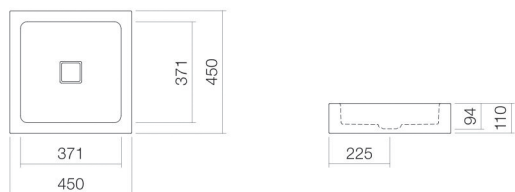

## Characteristics

---

Model description	WT.QS450
Item Number	4275000000
Material basin	glazed steel white
Coating	ProShield
Dimensions	w/h/d 450 mm/110 mm/450 mm
Form	square
Hole	without tap hole
Overflow	without overflow
Basin mould	square centred Bowl depth 371 mm
Net weight	6,3 kg
Mounting type	wall-hanging

**Fittings information** Impact area 115 mm - 170 mm  
from rear edge of basin

Optimal impact on the basin mould with fittings that have a vertical outlet (90 ° angle of impact) and a built-in aerator.

## Product/tender specifications

**Washstand**

**WT.QS450**

**Q series**

Item Number:

4275000000

**Text**

Washstand, wall-hanging, square, w/h/d 450/110/450 mm, sink square, centred, w/h/d 371/94/371 mm, glazed steel, white, ProShield, without tap hole, without overflow, included fixing set, drain valve, valve cap, white glazed, w/d 68/mm