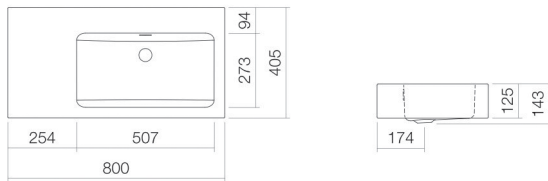

## Technical factsheet

---

**Washstand**  
**WT.PR800.R**  
**PR series**  
Item Number:

4207300400

## Characteristics

---

Model description	WT.PR800.R
Item Number	4207300400
Material basin	glazed steel white
Coating	easy-care
Dimensions	w/h/d 800 mm/143 mm/405 mm
Form	rectangular
Hole	without tap hole
Overflow	with overflow
Basin mould	rectangular right Bowl depth 273 mm
Net weight	9,2 kg
Mounting type	wall-hanging

**Fittings information** Impact area 218 mm - 238 mm  
from rear edge of basin

Optimal impact on the basin mould with fittings that have a vertical outlet (90 ° angle of impact) and a built-in aerator.

## Product/tender specifications

**Washstand**

**WT.PR800.R**

**PR series**

Item Number:

4207300400

**Text**

Washstand, wall-hanging, rectangular, w/h/d 800/143/405 mm, rectangular, right, 507, 125, 273, glazed steel, white, easy-care, without tap hole, with overflow, fixing set, overflow set