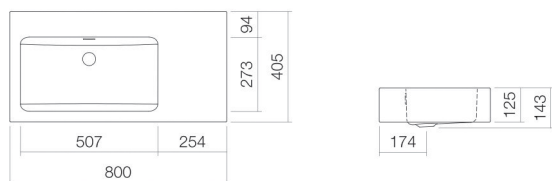

## Characteristics

---

Model description	WT.PR800.L
Item Number	4205300000
Material basin	glazed steel white
Coating	ProShield
Dimensions	w/h/d 800 mm/143 mm/405 mm
Form	rectangular
Hole	without tap hole
Overflow	with overflow
Basin mould	rectangular left Bowl depth 273 mm
Net weight	9,2 kg
Mounting type	wall-hanging

### Fittings information

Impact area 218 mm - 238 mm  
from rear edge of basin

Optimal impact on the basin mould with fittings that have a vertical outlet (90 ° angle of impact) and a built-in aerator.

## Product/tender specifications

**Washstand**

**WT.PR800.L**

**PR series**

Item Number:

4205300000

**Text**

Washstand, wall-hanging, rectangular, w/h/d 800/143/405 mm, rectangular, left, 507, 125, 273, glazed steel, white, ProShield, without tap hole, with overflow, fixing set, overflow set