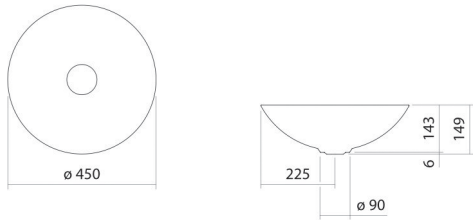

Technical factsheet

Dish basin

SB.Aqua450

Aqua

Item Number: 3902000093

Characteristics

Model description	SB.Aqua450
Item Number	3902000093
Material basin	glazed steel deep indigo
Dimensions	w/h/d 450 mm/149 mm/450 mm
Form	round
Hole	without tap hole
Overflow	without overflow
Net weight	4,5 kg

Fittings information	Impact area 130 mm - 180 mm from rear edge of basin
----------------------	--

Optimal impact on the basin mould with fittings that have a vertical outlet (90 ° angle of impact) and a built-in aerator.

Flow rate chart

Product/tender specifications

Dish basin
SB.Aqua450
Aqua
Item Number:

3902000093

Text

Dish basin, round, Ø 450 mm, height 149 mm, glazed steel, deep indigo, without tap hole, without overflow, included drain valve, valve cap, glazed in the basin colour, Ø 92 mm
