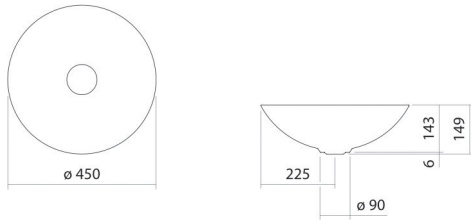

Technical factsheet

Dish basin

SB.Aqua450

Aqua

Item Number: 3902000092

Characteristics

Model description	SB.Aqua450
Item Number	3902000092
Material basin	glazed steel deep blue
Dimensions	w/h/d 450 mm/149 mm/450 mm
Form	round
Hole	without tap hole
Overflow	without overflow
Net weight	4,5 kg

Fittings information	Impact area 130 mm - 180 mm from rear edge of basin
----------------------	--

Optimal impact on the basin mould with fittings that have a vertical outlet (90 ° angle of impact) and a built-in aerator.

Flow rate chart

Product/tender specifications

Dish basin
SB.Aqua450
Aqua
Item Number:

3902000092

Text

Dish basin, round, Ø 450 mm, height 149 mm, glazed steel, deep blue, without tap hole, without overflow, included drain valve, valve cap, glazed in the basin colour, Ø 92 mm
