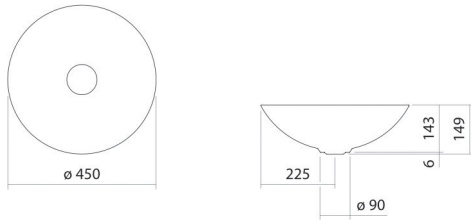

## Characteristics

---

Model description	SB.Aqua450
Item Number	3902000092
Material basin	glazed steel deep blue
Dimensions	w/h/d 450 mm/149 mm/450 mm
Form	round
Hole	without tap hole
Overflow	without overflow
Net weight	4,5 kg

Fittings information	Impact area 130 mm - 180 mm from rear edge of basin
----------------------	--

Optimal impact on the basin mould with fittings that have a vertical outlet (90 ° angle of impact) and a built-in aerator.

### Text

Dish basin, round, Ø 450 mm, height 149 mm, glazed steel, deep blue, without tap hole, without overflow, included drain valve, valve cap, glazed in the basin colour, Ø 92 mm

---