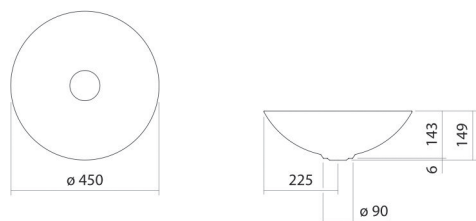

Technical factsheet

Dish basin

SB.Aqua450

Aqua

Item Number:

3902000091

Characteristics

Model description	SB.Aqua450
Item Number	3902000091
Material basin	glazed steel
	deep green
Dimensions	w/h/d 450 mm/149 mm/450 mm
Form	round
Hole	without tap hole
Overflow	without overflow
Net weight	4,5 kg

Fittings information

Impact area 130 mm - 180 mm
from rear edge of basin

Optimal impact on the basin mould with fittings that have a vertical outlet (90 ° angle of impact) and a built-in aerator.

Flow rate chart

Product/tender specifications

Dish basin

SB.Aqua450

Aqua

Item Number:

3902000091

Text

Dish basin, round, Ø 450 mm, height 149 mm, glazed steel, deep green, without tap hole, without overflow, included drain valve, valve cap, glazed in the basin colour, Ø 92 mm
