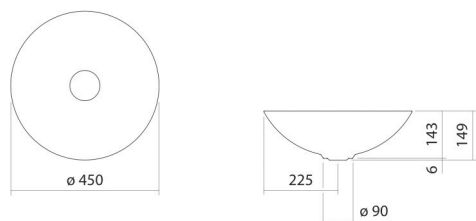

Technical factsheet

Dish basin

SB.Aqua450

Aqua

Item Number: 3902000091

Characteristics

Model description	SB.Aqua450
Item Number	3902000091
Material basin	glazed steel
	deep green
Dimensions	w/h/d 450 mm/149 mm/450 mm
Form	round
Hole	without tap hole
Overflow	without overflow
Net weight	4,5 kg

Fittings information Impact area 130 mm - 180 mm
from rear edge of basin

Optimal impact on the basin mould with fittings that have a vertical outlet (90 ° angle of impact) and a built-in aerator.

Flow rate chart

Product/tender specifications

Dish basin

SB.Aqua450

Aqua

Item Number:

3902000091

Text

Dish basin, round, Ø 450 mm, height 149 mm, glazed steel, deep green, without tap hole, without overflow, included drain valve, valve cap, glazed in the basin colour, Ø 92 mm
