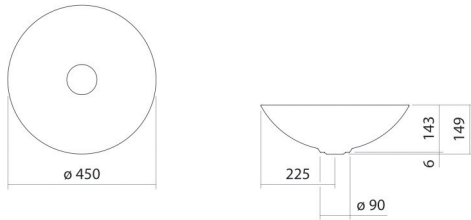

## Technical factsheet

---

**Dish basin**  
**SB.Terra450**  
**Terra**

Item Number: 3902000084

## Characteristics

---

Model description	SB.Terra450
Item Number	3902000084
Material basin	glazed steel gravel matt
Dimensions	w/h/d 450 mm/149 mm/450 mm
Form	round
Hole	without tap hole
Overflow	without overflow
Net weight	4,5 kg

**Fittings information** Impact area 130 mm - 180 mm  
from rear edge of basin

Optimal impact on the basin mould with fittings that have a vertical outlet (90 ° angle of impact) and a built-in aerator.

### Text

Dish basin, round, Ø 450 mm, height 149 mm, glazed steel, gravel matt, without tap hole, without overflow, included drain valve, valve cap, glazed in the basin colour, Ø 92 mm

---