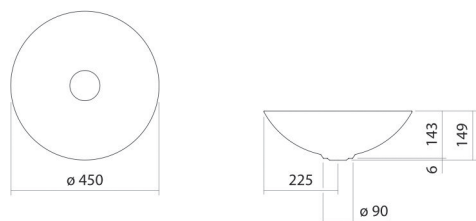

Technical factsheet

Dish basin
SB.Terra450
Terra

Item Number: 3902000083

Characteristics

Model description	SB.Terra450
Item Number	3902000083
Material basin	glazed steel nordic matt
Dimensions	w/h/d 450 mm/149 mm/450 mm
Form	round
Hole	without tap hole
Overflow	without overflow
Net weight	4,5 kg

Fittings information Impact area 130 mm - 180 mm
from rear edge of basin

Optimal impact on the basin mould with fittings that have a vertical outlet (90 ° angle of impact) and a built-in aerator.

Flow rate chart

Product/tender specifications

Dish basin

SB.Terra450

Terra

Item Number:

3902000083

Text

Dish basin, round, Ø 450 mm, height 149 mm, glazed steel, nordic matt, without tap hole, without overflow, included drain valve, valve cap, glazed in the basin colour, Ø 92 mm
