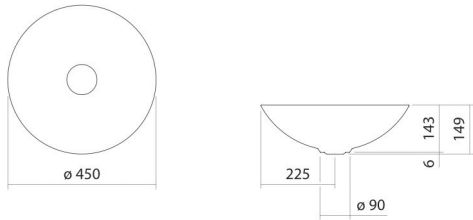

Technical factsheet

Dish basin

SB.Terra450

Terra

Item Number: 3902000083

Characteristics

Model description	SB.Terra450
Item Number	3902000083
Material basin	glazed steel nordic matt
Dimensions	w/h/d 450 mm/149 mm/450 mm
Form	round
Hole	without tap hole
Overflow	without overflow
Net weight	4,5 kg

Fittings information	Impact area 130 mm - 180 mm from rear edge of basin
----------------------	--

Optimal impact on the basin mould with fittings that have a vertical outlet (90 ° angle of impact) and a built-in aerator.

Flow rate chart

Product/tender specifications

Dish basin
SB.Terra450
Terra
Item Number:

3902000083

Text

Dish basin, round, Ø 450 mm, height 149 mm, glazed steel, nordic matt, without tap hole, without overflow, included drain valve, valve cap, glazed in the basin colour, Ø 92 mm
