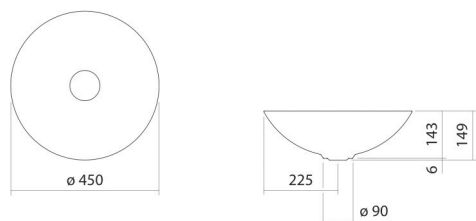

## Characteristics

---

Model description	SB.Terra450
Item Number	3902000082
Material basin	glazed steel silk matt
Dimensions	w/h/d 450 mm/149 mm/450 mm
Form	round
Hole	without tap hole
Overflow	without overflow
Net weight	4,5 kg

Fittings information	Impact area 130 mm - 180 mm from rear edge of basin
----------------------	--

Optimal impact on the basin mould with fittings that have a vertical outlet (90 ° angle of impact) and a built-in aerator.

Dish basin, round, Ø 450 mm, height 149 mm, glazed steel, silk matt, without tap hole, without overflow, included drain valve, valve cap, glazed in the basin colour, Ø 92 mm

---