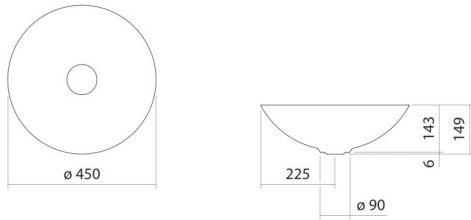

Technical factsheet

Dish basin

SB.Terra450

Terra

Item Number: 3902000082

Characteristics

Model description	SB.Terra450
Item Number	3902000082
Material basin	glazed steel silk matt
Dimensions	w/h/d 450 mm/149 mm/450 mm
Form	round
Hole	without tap hole
Overflow	without overflow
Net weight	4,5 kg

Fittings information Impact area 130 mm - 180 mm
from rear edge of basin

Optimal impact on the basin mould with fittings that have a vertical outlet (90 ° angle of impact) and a built-in aerator.

Flow rate chart

Product/tender specifications

Dish basin

SB.Terra450

Terra

Item Number:

3902000082

Text

Dish basin, round, Ø 450 mm, height 149 mm, glazed steel, silk matt, without tap hole, without overflow, included drain valve, valve cap, glazed in the basin colour, Ø 92 mm
