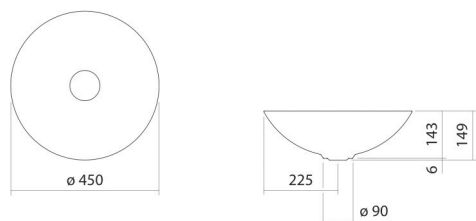

## Characteristics

---

Model description	SB.Terra450
Item Number	3902000081
Material basin	glazed steel oyster matt
Dimensions	w/h/d 450 mm/149 mm/450 mm
Form	round
Hole	without tap hole
Overflow	without overflow
Net weight	4,5 kg

Fittings information	Impact area 130 mm - 180 mm from rear edge of basin
----------------------	--

Optimal impact on the basin mould with fittings that have a vertical outlet (90 ° angle of impact) and a built-in aerator.

## Product/tender specifications

Dish basin

**SB.Terra450**

Terra

Item Number:

3902000081

Text

Dish basin, round, Ø 450 mm, height 149 mm, glazed steel, oyster matt, without tap hole, without overflow, included drain valve, valve cap, glazed in the basin colour, Ø 92 mm