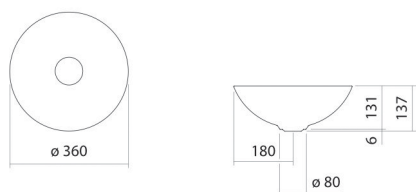

Technical factsheet

Dish basin

SB.Aqua360

Aqua

Item Number: 3901000092

Characteristics

Model description	SB.Aqua360
Item Number	3901000092
Material basin	glazed steel deep blue
Dimensions	w/h/d 360 mm/137 mm/360 mm
Form	round
Hole	without tap hole
Overflow	without overflow
Net weight	3,3 kg

Fittings information	Impact area 100 mm - 140 mm from rear edge of basin
----------------------	--

Optimal impact on the basin mould with fittings that have a vertical outlet (90 ° angle of impact) and a built-in aerator.

Flow rate chart

Product/tender specifications

Dish basin

SB.Aqua360

Aqua

Item Number:

3901000092

Text

Dish basin, round, Ø 360 mm, height 137 mm, glazed steel, deep blue, without tap hole, without overflow, included drain valve, valve cap, glazed in the basin colour, Ø 84 mm
