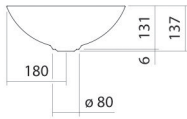

Technical factsheet

Dish basin

SB.Aqua360

Aqua

Item Number: 3901000092

Characteristics

Model description	SB.Aqua360
Item Number	3901000092
Material basin	glazed steel deep blue
Dimensions	w/h/d 360 mm/137 mm/360 mm
Form	round
Hole	without tap hole
Overflow	without overflow
Net weight	3,3 kg

Fittings information Impact area 100 mm - 140 mm
from rear edge of basin

Optimal impact on the basin mould with fittings that have a vertical outlet (90 ° angle of impact) and a built-in aerator.

Flow rate chart

Product/tender specifications

Dish basin

SB.Aqua360

Aqua

Item Number:

3901000092

Text

Dish basin, round, Ø 360 mm, height 137 mm, glazed steel, deep blue, without tap hole, without overflow, included drain valve, valve cap, glazed in the basin colour, Ø 84 mm
