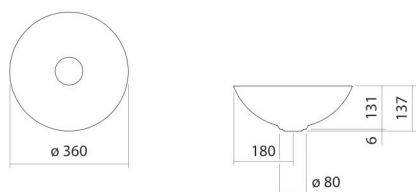

Technical factsheet

Dish basin

SB.Aqua360

Aqua

Item Number: 3901000091

Characteristics

Model description	SB.Aqua360
Item Number	3901000091
Material basin	glazed steel
	deep green
Dimensions	w/h/d 360 mm/137 mm/360 mm
Form	round
Hole	without tap hole
Overflow	without overflow
Net weight	3,3 kg

Fittings information	Impact area 100 mm - 140 mm from rear edge of basin
----------------------	--

Optimal impact on the basin mould with fittings that have a vertical outlet (90 ° angle of impact) and a built-in aerator.

Flow rate chart

Product/tender specifications

Dish basin

SB.Aqua360

Aqua

Item Number:

3901000091

Text

Dish basin, round, Ø 360 mm, height 137 mm, glazed steel, deep green, without tap hole, without overflow, included drain valve, valve cap, glazed in the basin colour, Ø 84 mm
