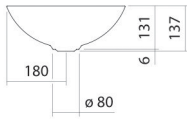

Technical factsheet

Dish basin

SB.Aqua360

Aqua

Item Number: 3901000091

Characteristics

Model description	SB.Aqua360
Item Number	3901000091
Material basin	glazed steel deep green
Dimensions	w/h/d 360 mm/137 mm/360 mm
Form	round
Hole	without tap hole
Overflow	without overflow
Net weight	3,3 kg

Fittings information Impact area 100 mm - 140 mm
from rear edge of basin

Optimal impact on the basin mould with fittings that have a vertical outlet (90 ° angle of impact) and a built-in aerator.

Flow rate chart

Product/tender specifications

Dish basin
SB.Aqua360
Aqua
Item Number:

3901000091

Text

Dish basin, round, Ø 360 mm, height 137 mm, glazed steel, deep green, without tap hole, without overflow, included drain valve, valve cap, glazed in the basin colour, Ø 84 mm
