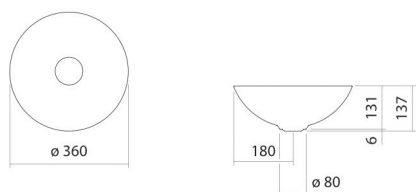

## Characteristics

---

Model description	SB.Terra360
Item Number	3901000081
Material basin	glazed steel oyster matt
Dimensions	w/h/d 360 mm/137 mm/360 mm
Form	round
Hole	without tap hole
Overflow	without overflow
Net weight	3,3 kg

Fittings information	Impact area 100 mm - 140 mm from rear edge of basin
----------------------	--

Optimal impact on the basin mould with fittings that have a vertical outlet (90 ° angle of impact) and a built-in aerator.

## Product/tender specifications

Dish basin

**SB.Terra360**

**Terra**

Item Number:

3901000081

**Text**

Dish basin, round, Ø 360 mm, height 137 mm, glazed steel, oyster matt, without tap hole, without overflow, included drain valve, valve cap, glazed in the basin colour, Ø 84 mm