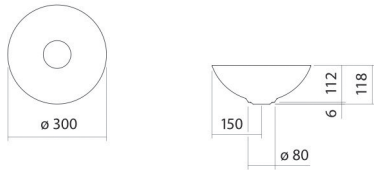

## Characteristics

---

Model description	SB.Aqua300
Item Number	3900000092
Material basin	glazed steel deep blue
Dimensions	w/h/d 300 mm/118 mm/300 mm
Form	round
Hole	without tap hole
Overflow	without overflow
Net weight	2,3 kg

### Fittings information

Impact area 80 mm - 110 mm  
from rear edge of basin

Optimal impact on the basin mould with fittings that have a vertical outlet (90 ° angle of impact) and a built-in aerator.

### Text

Dish basin, round, Ø 300 mm, height 118 mm, glazed steel, deep blue, without tap hole, without overflow, included drain valve, valve cap, glazed in the basin colour, Ø 84 mm

---