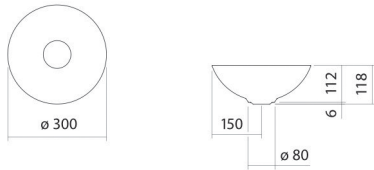

Technical factsheet

Dish basin

SB.Aqua300

Aqua

Item Number: 3900000092

Characteristics

Model description	SB.Aqua300
Item Number	3900000092
Material basin	glazed steel deep blue
Dimensions	w/h/d 300 mm/118 mm/300 mm
Form	round
Hole	without tap hole
Overflow	without overflow
Net weight	2,3 kg

Fittings information Impact area 80 mm - 110 mm
from rear edge of basin

Optimal impact on the basin mould with fittings that have a vertical outlet (90 ° angle of impact) and a built-in aerator.

Flow rate chart

Product/tender specifications

Dish basin

SB.Aqua300

Aqua

Item Number:

3900000092

Text

Dish basin, round, Ø 300 mm, height 118 mm, glazed steel, deep blue, without tap hole, without overflow, included drain valve, valve cap, glazed in the basin colour, Ø 84 mm
