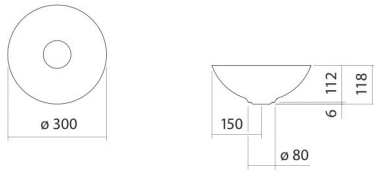

## Characteristics

---

Model description	SB.Aqua300
Item Number	3900000091
Material basin	glazed steel
	deep green
Dimensions	w/h/d 300 mm/118 mm/300 mm
Form	round
Hole	without tap hole
Overflow	without overflow
Net weight	2,3 kg

**Fittings information** Impact area 80 mm - 110 mm  
from rear edge of basin

Optimal impact on the basin mould with fittings that have a vertical outlet (90 ° angle of impact) and a built-in aerator.

### Text

Dish basin, round, Ø 300 mm, height 118 mm, glazed steel, deep green, without tap hole, without overflow, included drain valve, valve cap, glazed in the basin colour, Ø 84 mm

---