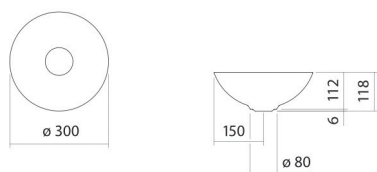

Technical factsheet

Dish basin
SB.Aqua300
Aqua

Item Number: 3900000091

Characteristics

Model description	SB.Aqua300
Item Number	3900000091
Material basin	glazed steel deep green
Dimensions	w/h/d 300 mm/118 mm/300 mm
Form	round
Hole	without tap hole
Overflow	without overflow
Net weight	2,3 kg

Fittings information

Impact area 80 mm - 110 mm
from rear edge of basin

Optimal impact on the basin mould with fittings that have a vertical outlet (90 ° angle of impact) and a built-in aerator.

Flow rate chart

Product/tender specifications

Dish basin

SB.Aqua300

Aqua

Item Number:

3900000091

Text

Dish basin, round, Ø 300 mm, height 118 mm, glazed steel, deep green, without tap hole, without overflow, included drain valve, valve cap, glazed in the basin colour, Ø 84 mm
