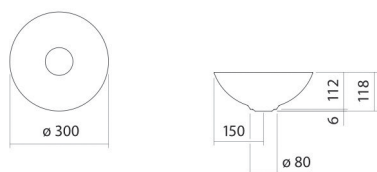

## Characteristics

---

Model description	SB.Terra300
Item Number	3900000084
Material basin	glazed steel gravel matt
Dimensions	w/h/d 300 mm/118 mm/300 mm
Form	round
Hole	without tap hole
Overflow	without overflow
Net weight	2,3 kg

### Fittings information

Impact area 80 mm - 110 mm  
from rear edge of basin

Optimal impact on the basin mould with fittings that have a vertical outlet (90 ° angle of impact) and a built-in aerator.

## Product/tender specifications

Dish basin

**SB.Terra300**

**Terra**

Item Number:

3900000084

**Text**

Dish basin, round, Ø 300 mm, height 118 mm, glazed steel, gravel matt, without tap hole, without overflow, included drain valve, valve cap, glazed in the basin colour, Ø 84 mm