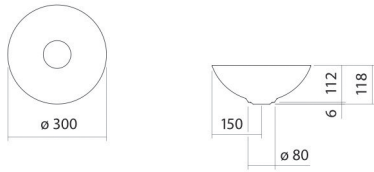

## Characteristics

---

Model description	SB.300
Item Number	3900000000
Material basin	glazed steel white
Coating	ProShield
Dimensions	w/h/d 300 mm/118 mm/300 mm
Form	round
Hole	without tap hole
Overflow	without overflow
Net weight	2,3 kg

### Fittings information

Impact area 80 mm - 110 mm  
from rear edge of basin

Optimal impact on the basin mould with fittings that have a vertical outlet (90 ° angle of impact) and a built-in aerator.

## Product/tender specifications

Dish basin

**SB.300**

**GS series (dish basins)**

Item Number:

3900000000

**Text**

Dish basin, round, Ø 300 mm, height 118 mm, glazed steel, white, ProShield, without tap hole, without overflow, included drain valve, valve cap, glazed in the basin colour, Ø 84 mm