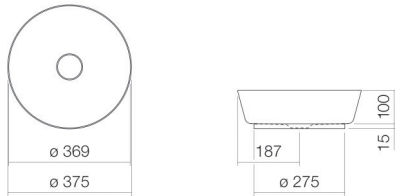

## Characteristics

---

Model description	SB.CO375
Item Number	3508500000
Material basin	glazed steel white
Coating	ProShield
Dimensions	w/h/d 375 mm/115 mm/375 mm
Form	round
Hole	without tap hole
Overflow	without overflow
Net weight	9,1 kg

### Fittings information

Impact area 100 mm - 135 mm  
from rear edge of basin

Optimal impact on the basin mould with fittings that have a vertical outlet (90 ° angle of impact) and a built-in aerator.

## Product/tender specifications

Dish basin

SB.CO375

CO series (Scopio)

Item Number:

3508500000

Text

Dish basin, round, Ø 375 mm, height 115 mm, glazed steel, white, ProShield, without tap hole, without overflow, included drain valve, valve cap, white glazed, Ø 74 mm, black spacer ring