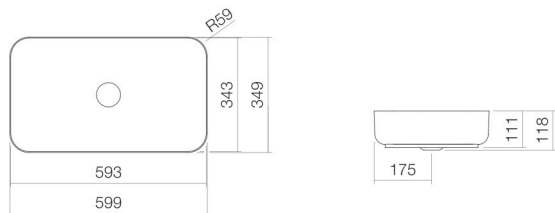

white

Coating

antibacterial

Dimensions

w/h/d 599 mm/118 mm/349 mm

Form

rectangular

Hole

without tap hole

Overflow

without overflow

Net weight

8,3 kg

Fittings information

Impact area 58 mm - 108 mm  
from rear edge of basin

Optimal impact on the basin mould with fittings that have a vertical outlet (90 ° angle of impact) and a built-in aerator.