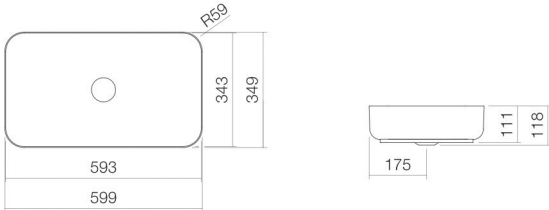

white

Coating

easy-care

Dimensions

w/h/d 599 mm/118 mm/349 mm

Form

rectangular

Hole

without tap hole

Overflow

without overflow

Net weight

8,3 kg

Fittings information

Impact area 58 mm - 108 mm

from rear edge of basin

Optimal impact on the basin mould with fittings that have a vertical outlet (90 ° angle of impact) and a built-in aerator.

**Flow rate chart**

**Product/tender specifications**

Dish basin  
SB.SR650  
SR series (Stream)  
Item Number:

3507500400

**Text**

Dish basin, rectangular, w/h/d 599/118/349 mm, glazed steel, white, easy-care, without tap hole, without overflow, included drain valve, valve cap, chrome-plated, Ø 74 mm, chrome-plated spacer frame